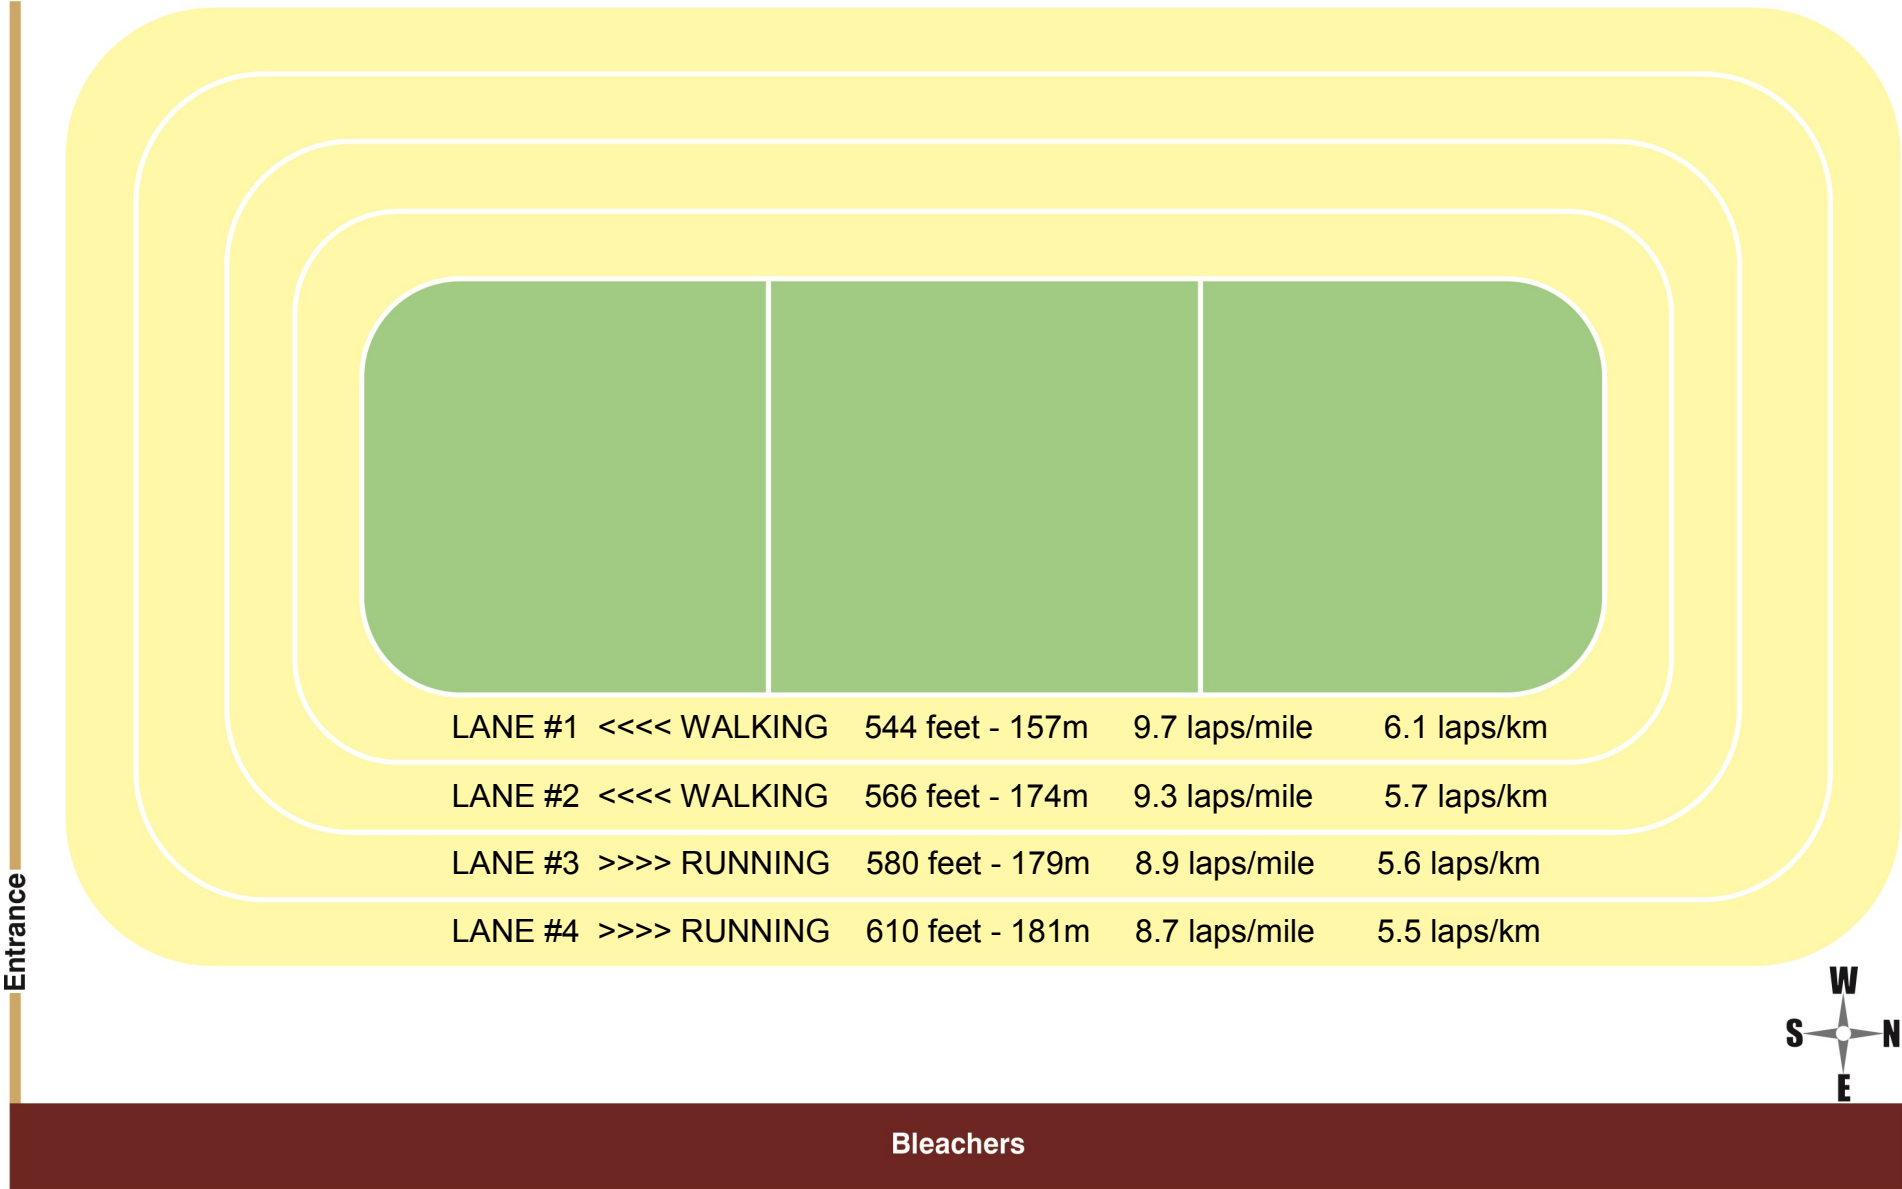

Walking Track Admissions

Preschool (0 to 2 years) Free • Single Admission (3 years and up) \$3.00

Walking Track Packs

25 Walk Pack \$50.00 • 50 Walk Pack \$100.00 • 100 Walk Pack \$200.00 • 200 Walk Pack \$300.00

Drop in Sports

\$4.00 drop in fee

Schedule is subject to change without notice.

NEXERA FLEXIHALL WALKING TRACK

455 Broadway Street West, Yorkton, Saskatchewan
 306-786-1740
www.gallaghercentre.com