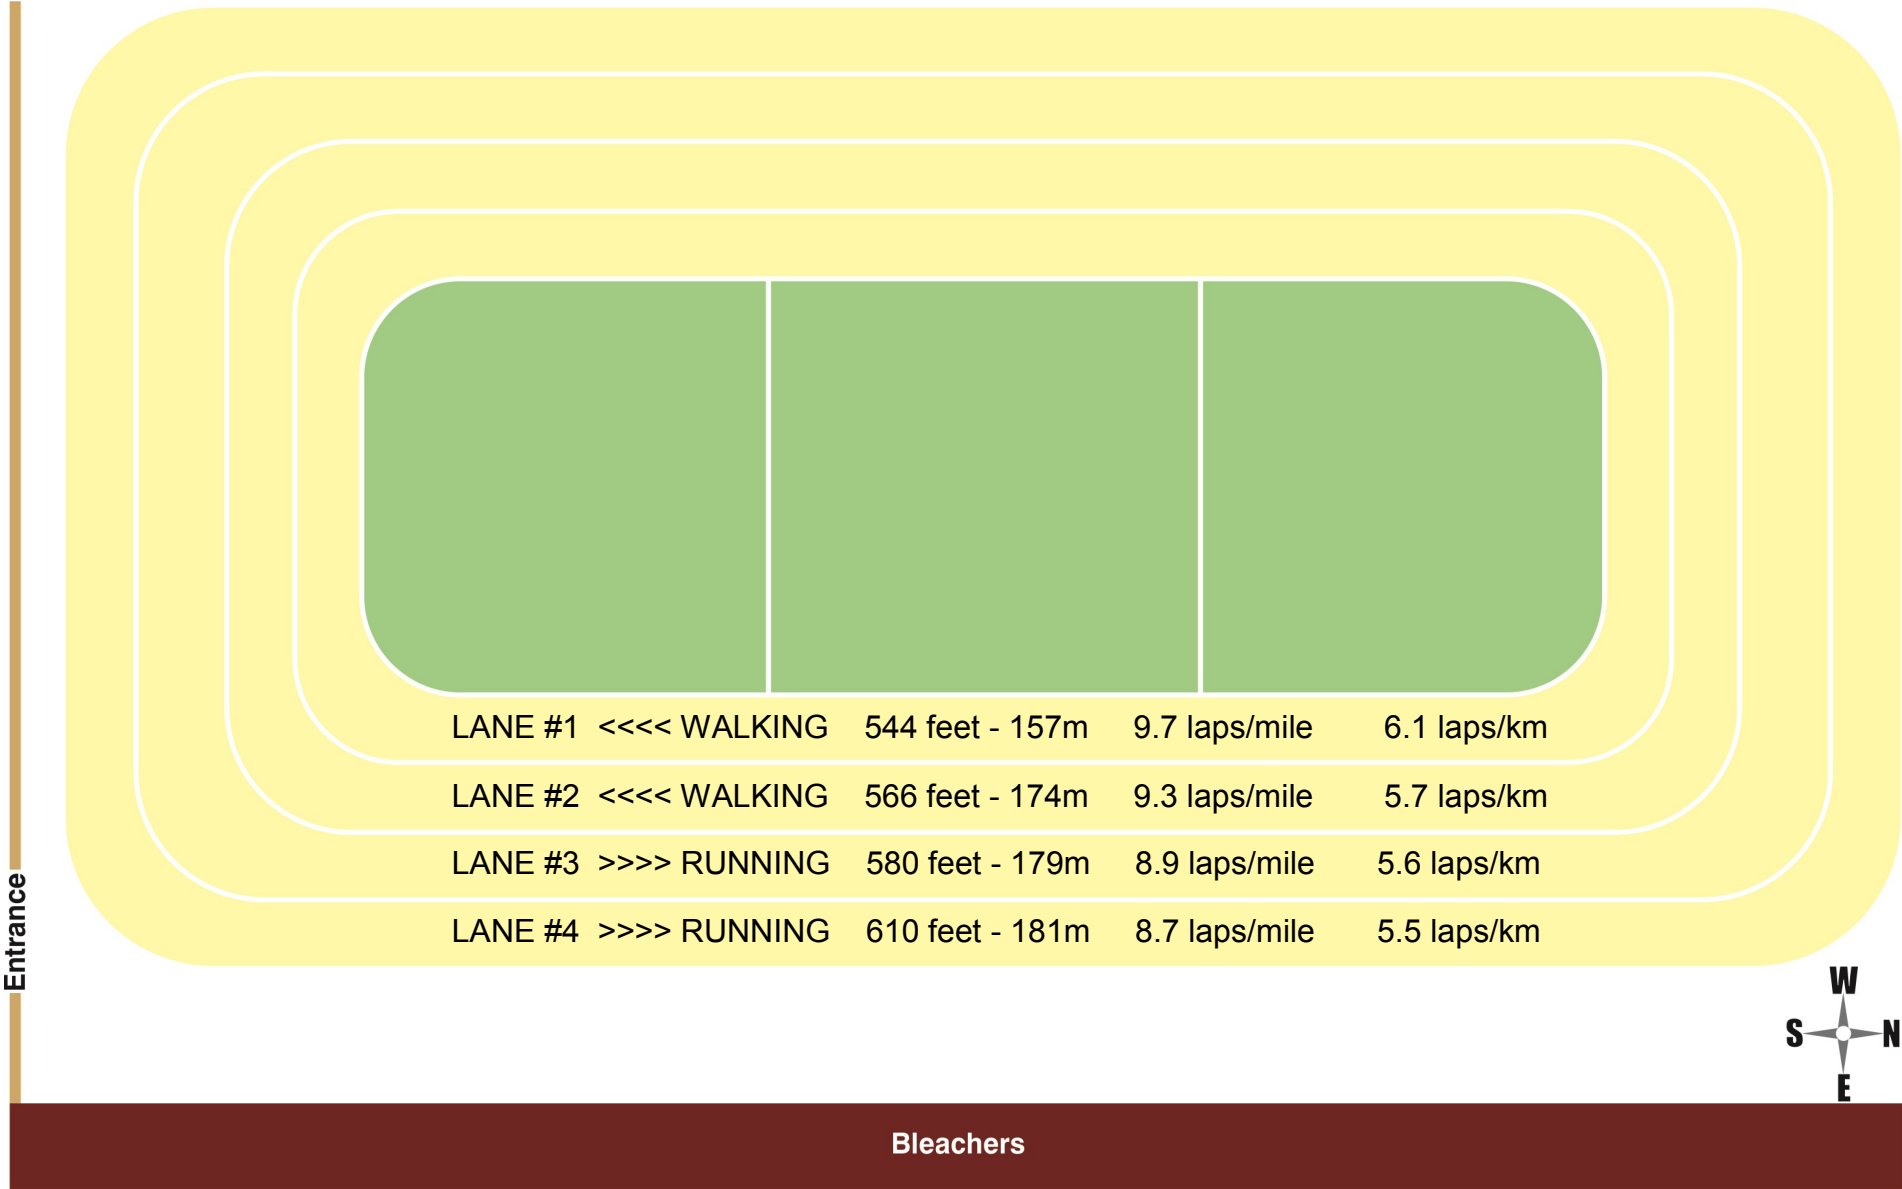

Please visit the SecurTek Information Kiosk for admittance to the Walking Track
Nexera Flexihall Hours: Monday, Wednesday, Friday 6:00 am to 10:00 pm; Tuesday, Thursday 8:00 am to 10:00 pm; Saturday 9:00 am to 10:00 pm; Sunday and Stat Holidays 12:00 pm to 5:00 pm

The Nexera Flexihall is shared with Yorkton United FC various times from Monday to Thursday.

Walking Track Admissions

Preschool (0 to 2 years) Free • Single Admission (3 years and up) \$2.00

Walking Track Packs

25 Walk Pack \$44.75 • 50 Walk Pack \$78.50 • 100 Walk Pack \$137.00 • 200 Walk Pack \$216.00

Schedule is subject to change without notice.

NEXERA FLEXIHALL WALKING TRACK

455 Broadway Street West, Yorkton, Saskatchewan
 306-786-1740
www.gallaghercentre.com