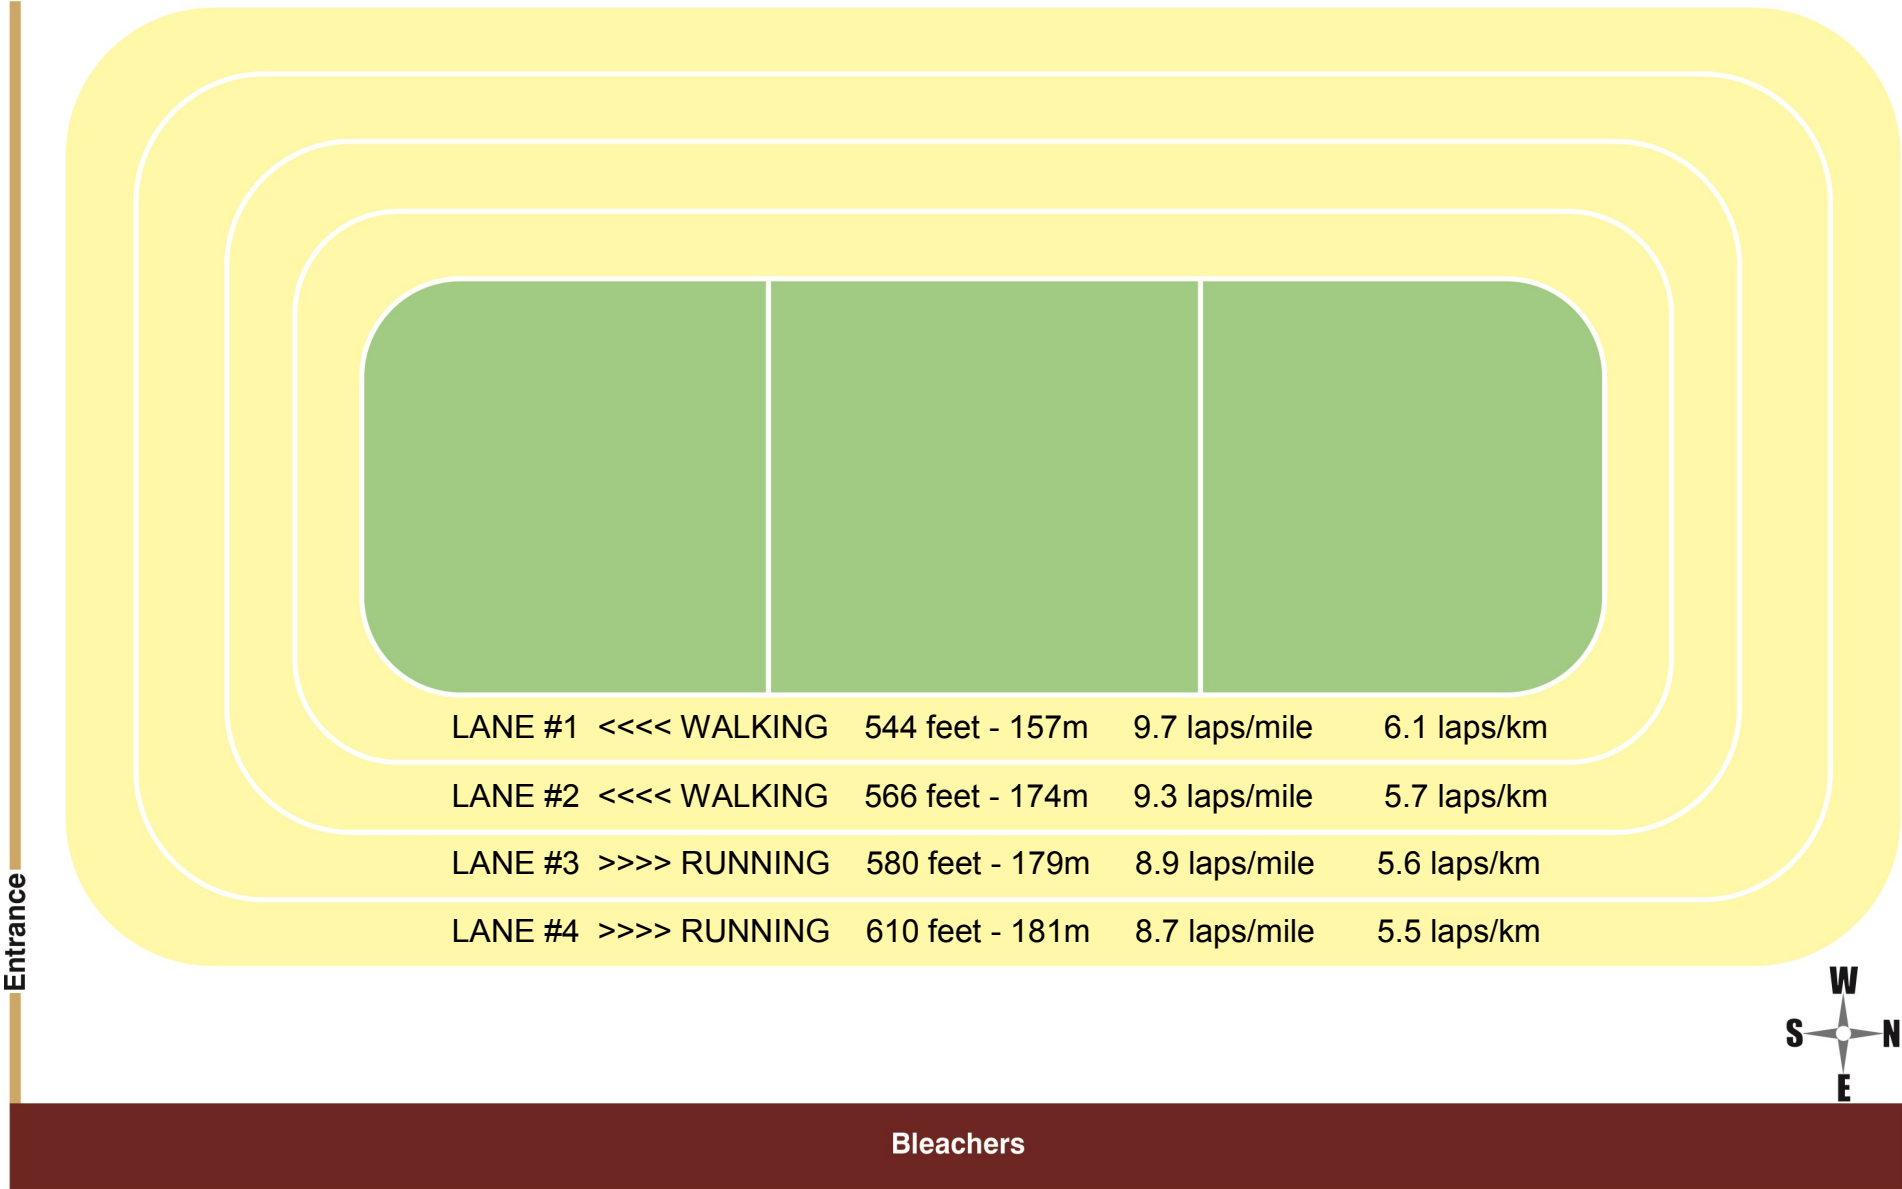

NEXERA FLEXIHALL WALKING TRACK

455 Broadway Street West, Yorkton, Saskatchewan
306-786-1740
www.gallaghercentre.com