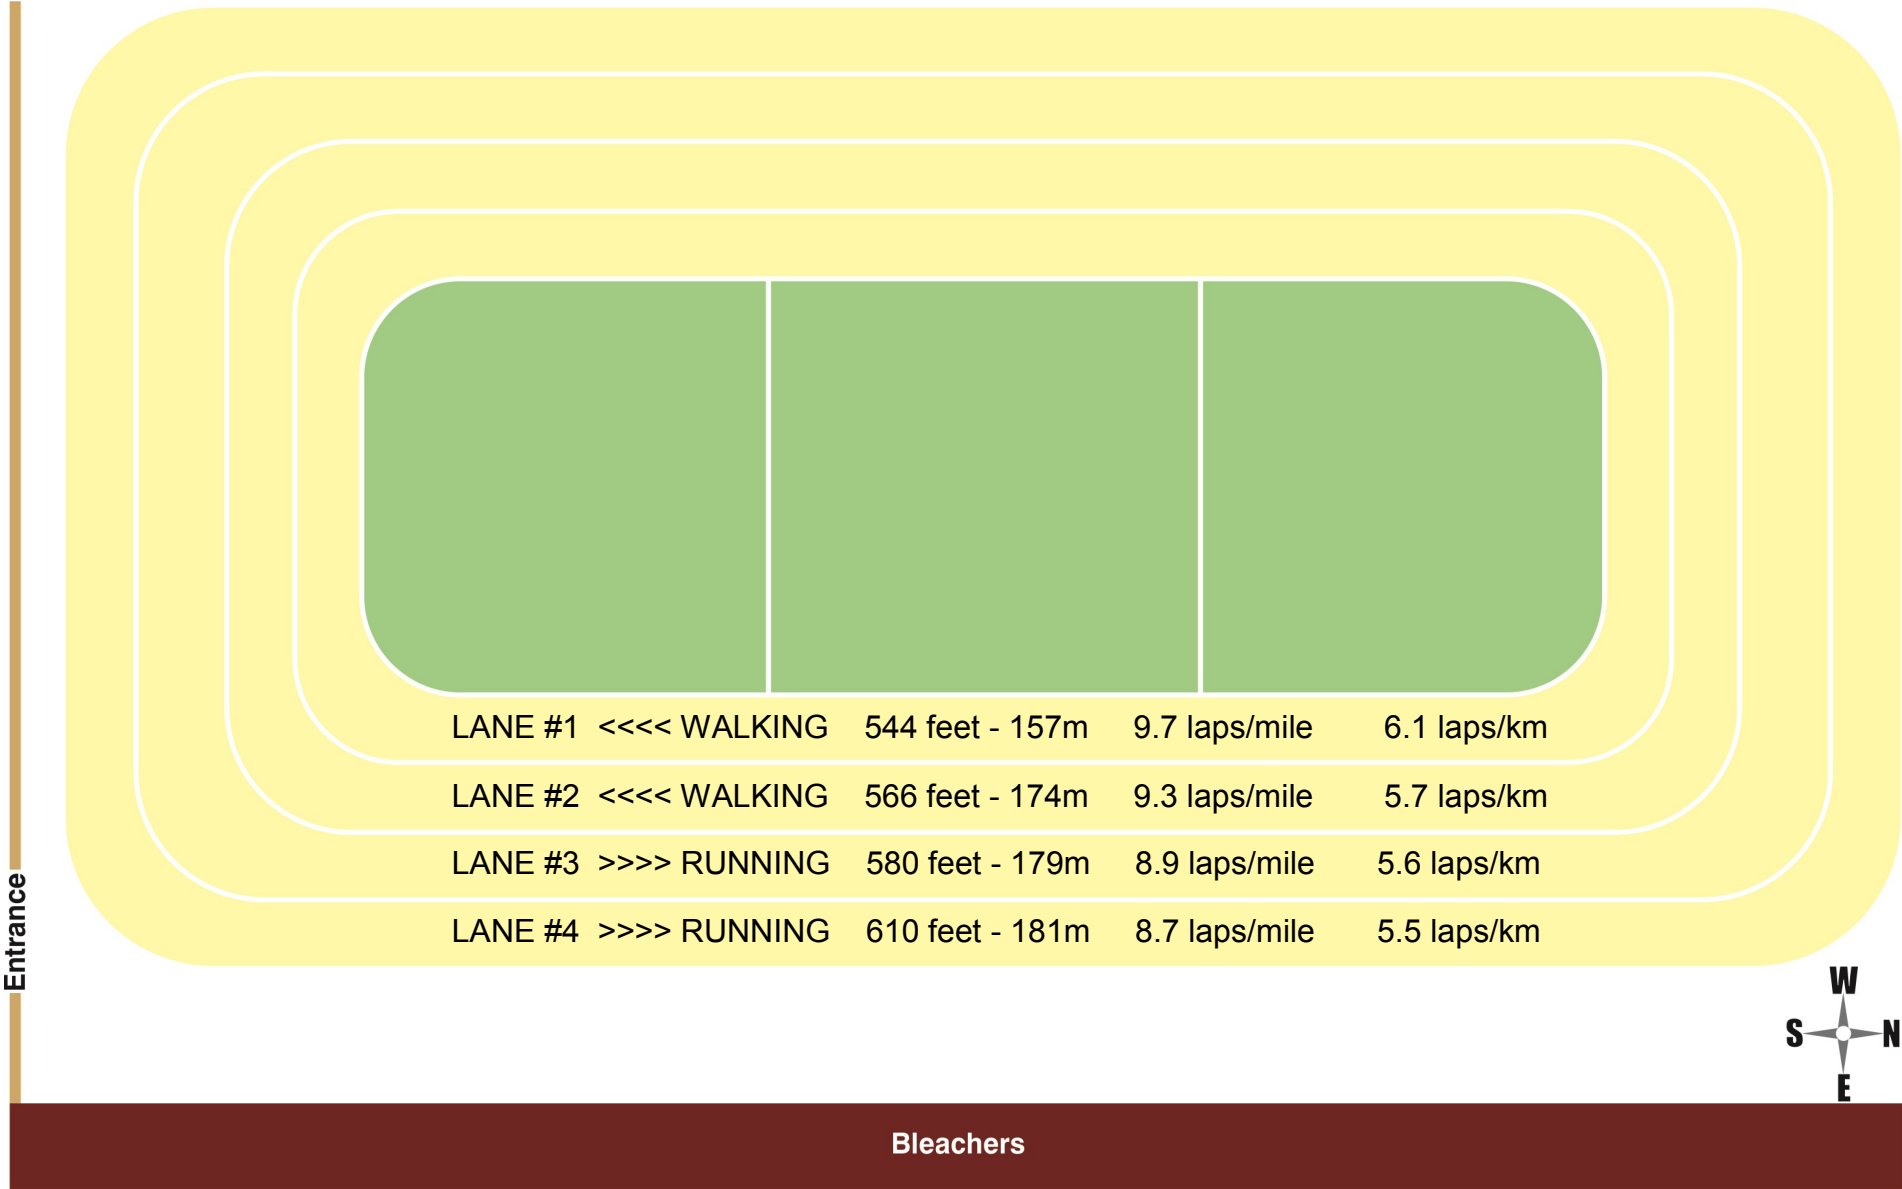

Walking Track Admissions:

Preschool (0 to 2 years) Free | Single Admission (3 years and up) \$3.00

Walking Track Packs:

25 Walk Pack \$51.50 | 50 Walk Pack \$105.00 | 100 Walk Pack \$205.00 | 200 Walk Pack \$306.00

Drop in Sports: \$4.00 daily drop in fee | 10 Passes \$34.00 | 25 Passes \$85.00 | 50 Passes \$170.00

Schedule is subject to change without notice.

NEXERA FLEXIHALL WALKING TRACK

455 Broadway Street West, Yorkton, Saskatchewan
 306-786-1740
www.gallaghercentre.com