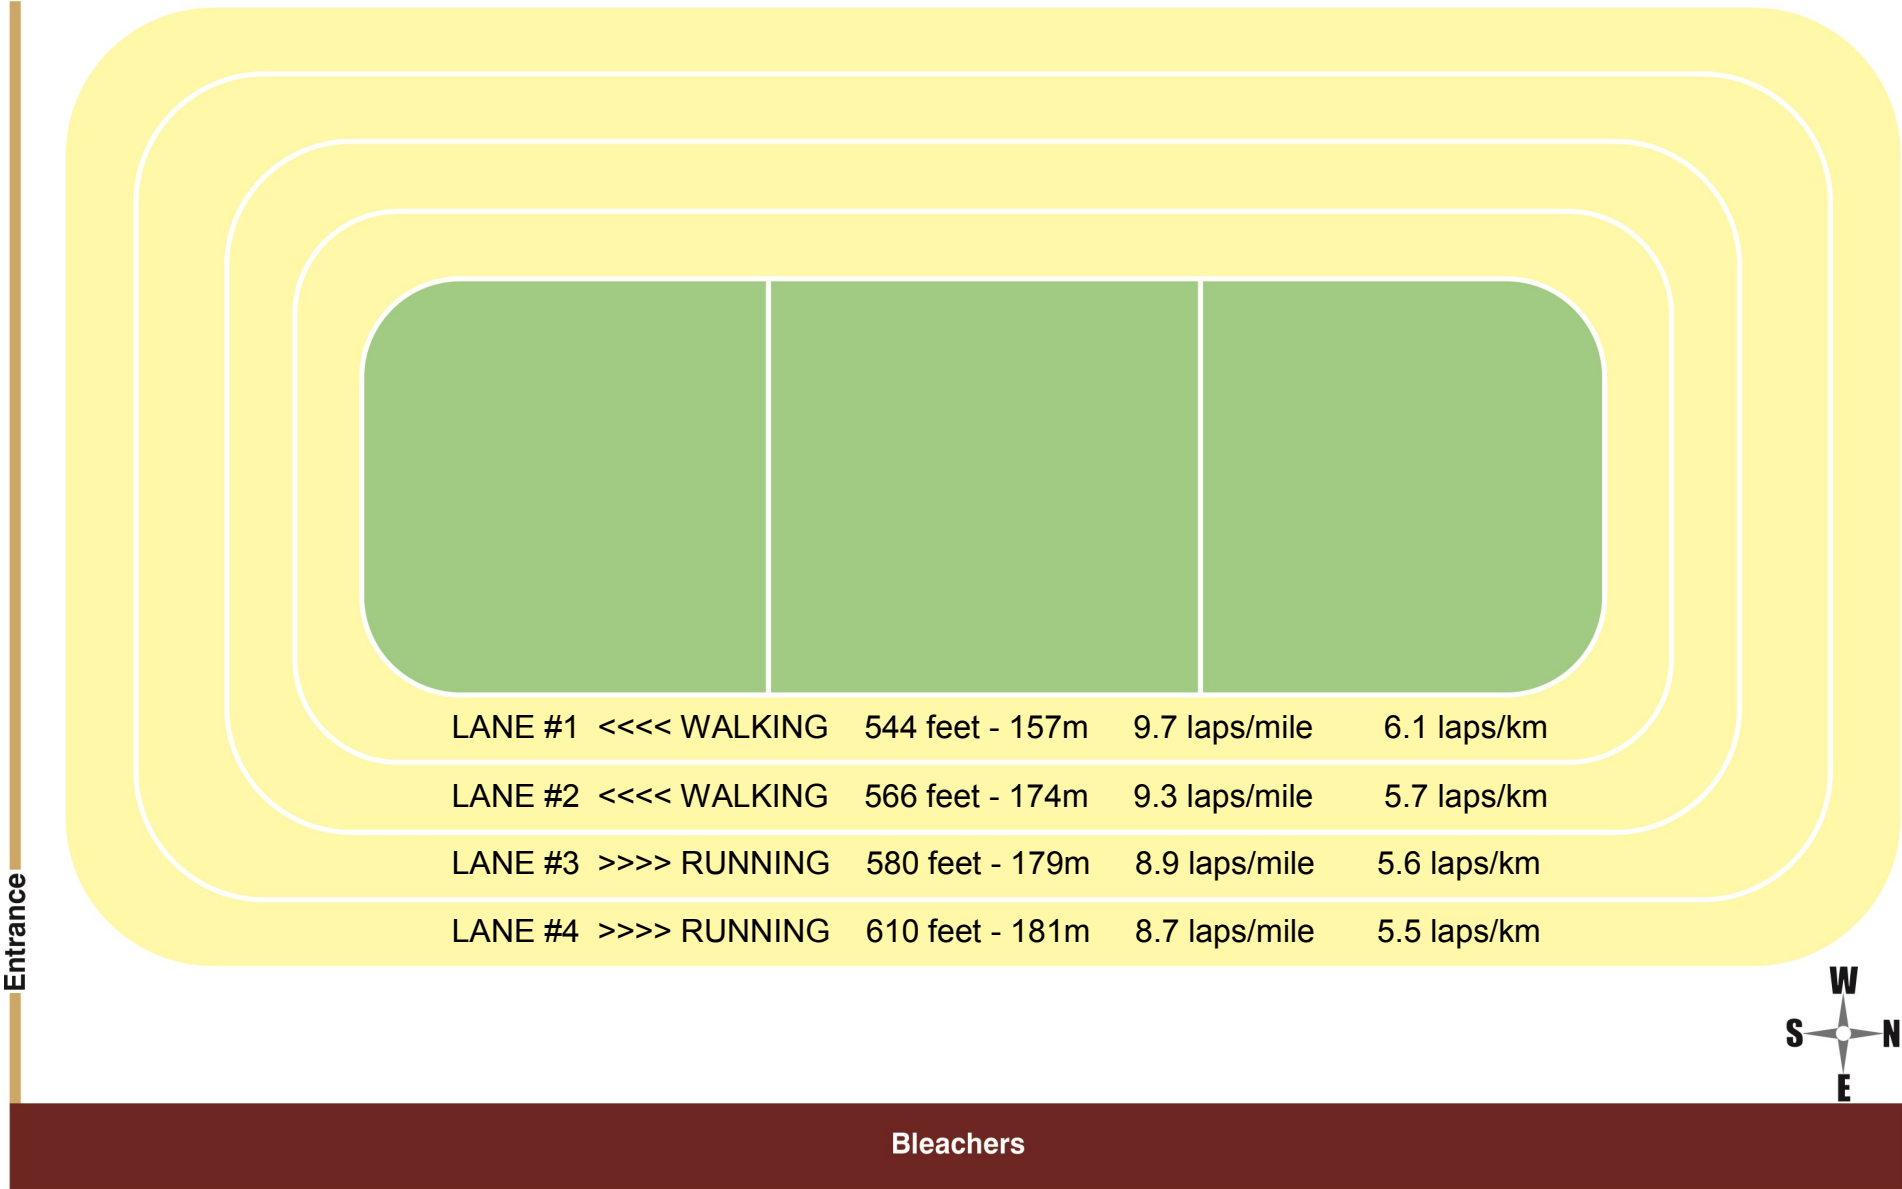

Walking Track Admissions

Preschool (0 to 2 years) Free • Single Admission (3 years and up) \$3.00

Walking Track Packs

25 Walk Pack \$50.00 • 200 Walk Pack \$300.00

Schedule is subject to change without notice.

NEXERA FLEXIHALL WALKING TRACK

455 Broadway Street West, Yorkton, Saskatchewan
 306-786-1740
www.gallaghercentre.com