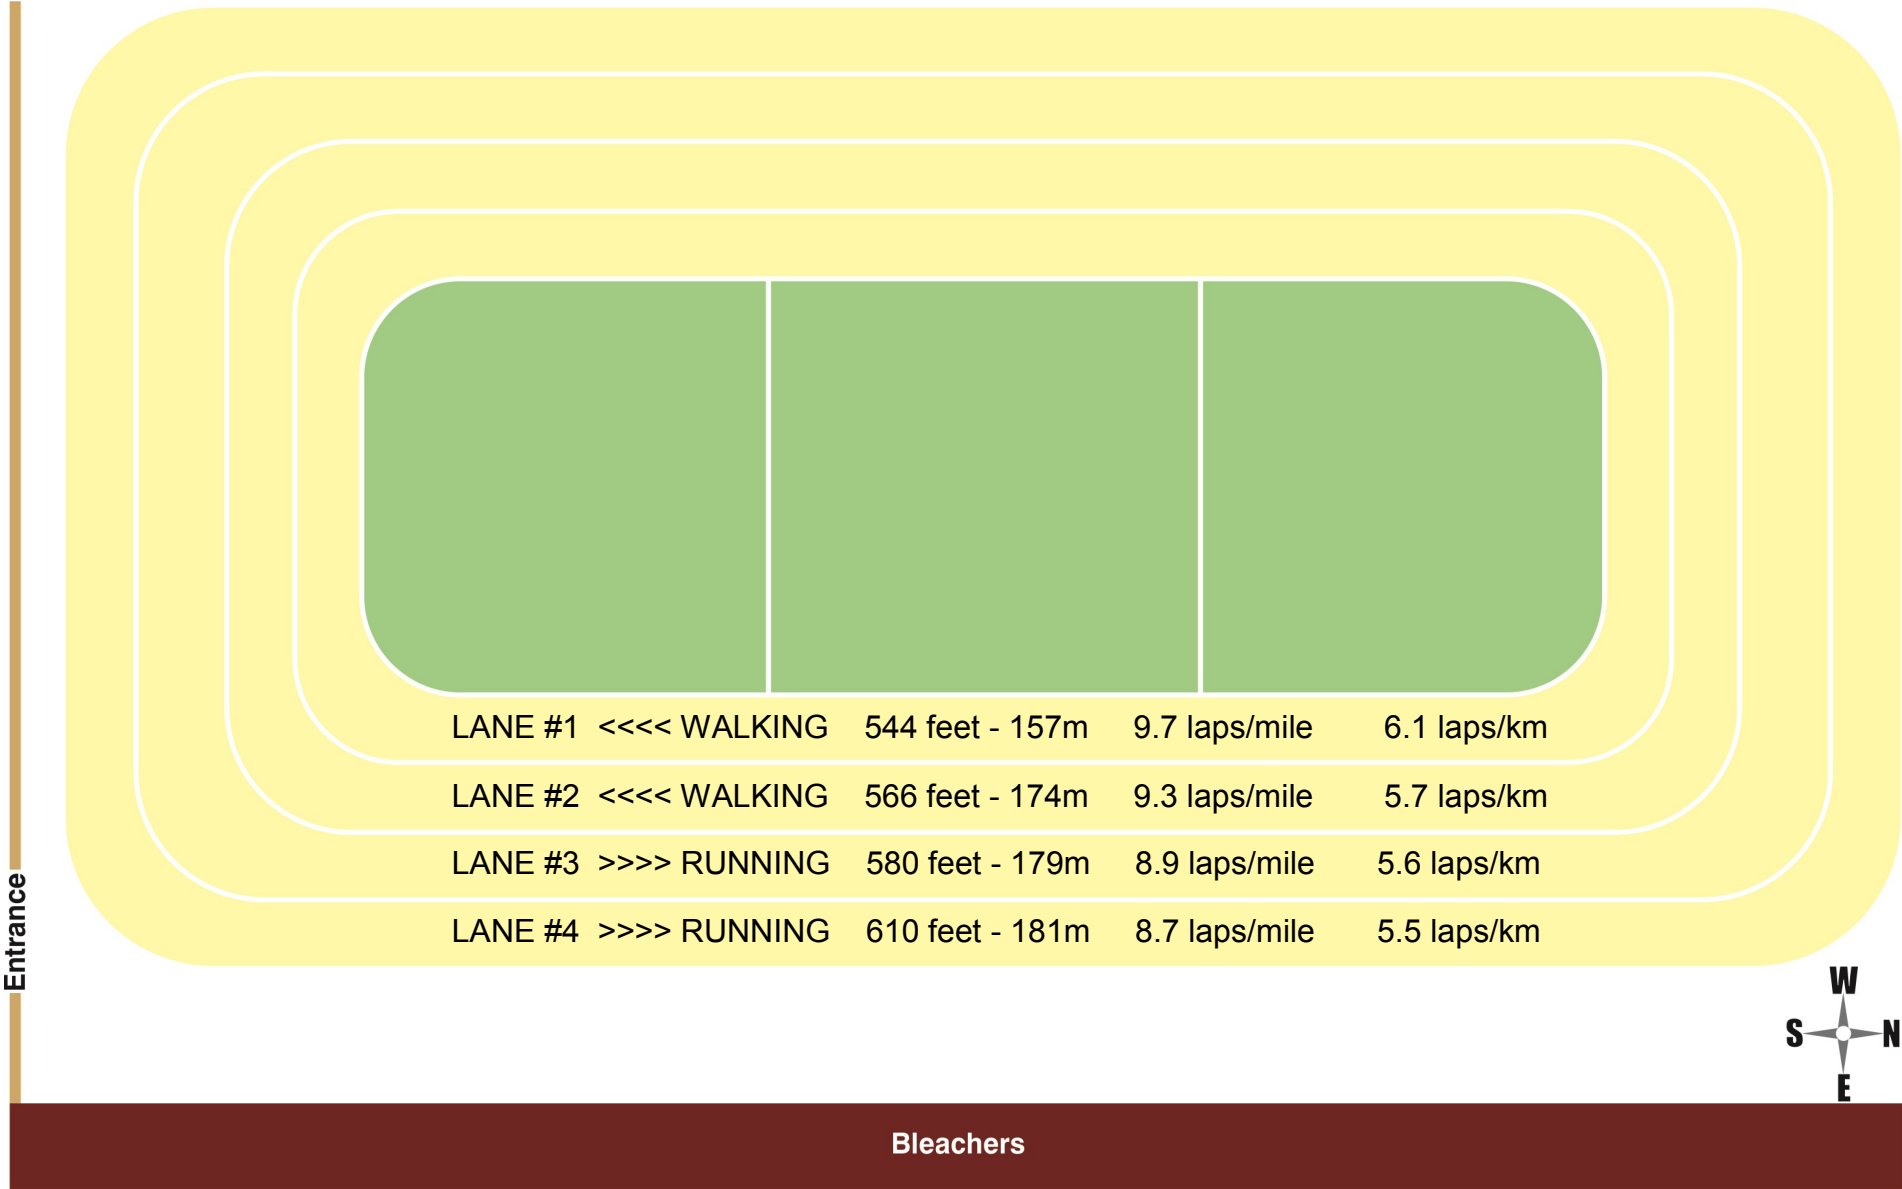

Walking Track Admissions

Preschool (0 to 2 years) Free • Single Admission (3 years and up) \$3.00

Walking Track Packs

25 Walk Pack \$50.00 • 50 Walk Pack \$100.00 • 100 Walk Pack \$200.00 • 200 Walk Pack \$300.00

Schedule is subject to change without notice.

NEXERA FLEXIHALL WALKING TRACK

455 Broadway Street West, Yorkton, Saskatchewan
 306-786-1740
www.gallaghercentre.com