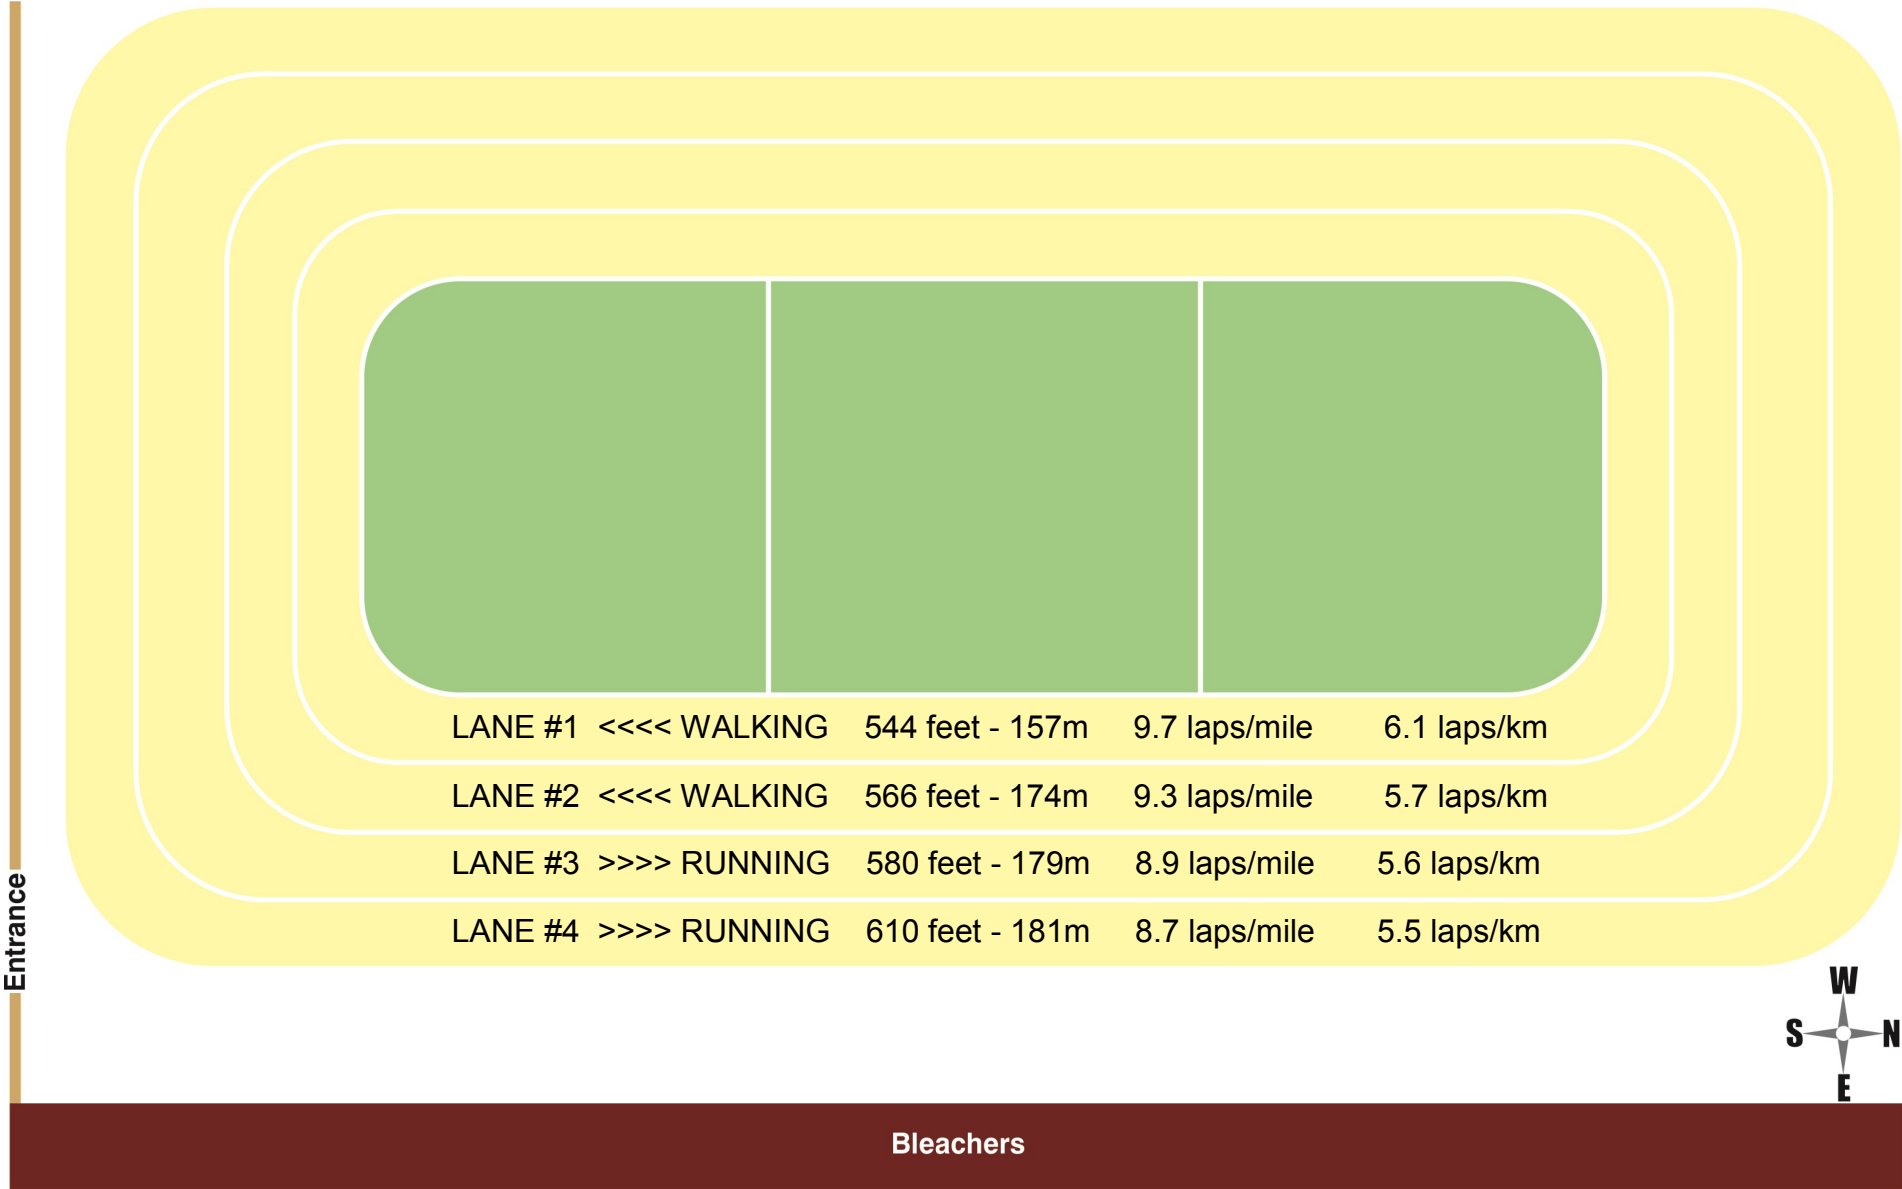

Walking Track Admissions

Preschool (0 to 2 years) Free • Single Admission (3 years and up) \$3.00

Walking Track Packs

25 Walk Pack \$50.00 • 50 Walk Pack \$100.00 • 100 Walk Pack \$200.00 • 200 Walk Pack \$300.00

Drop in Sports

\$3.00 drop in fee

(Drop in Sports fee will be \$4 starting January 1, 2018)

Schedule is subject to change without notice.

NEXERA FLEXIHALL WALKING TRACK

455 Broadway Street West, Yorkton, Saskatchewan
 306-786-1740
www.gallaghercentre.com